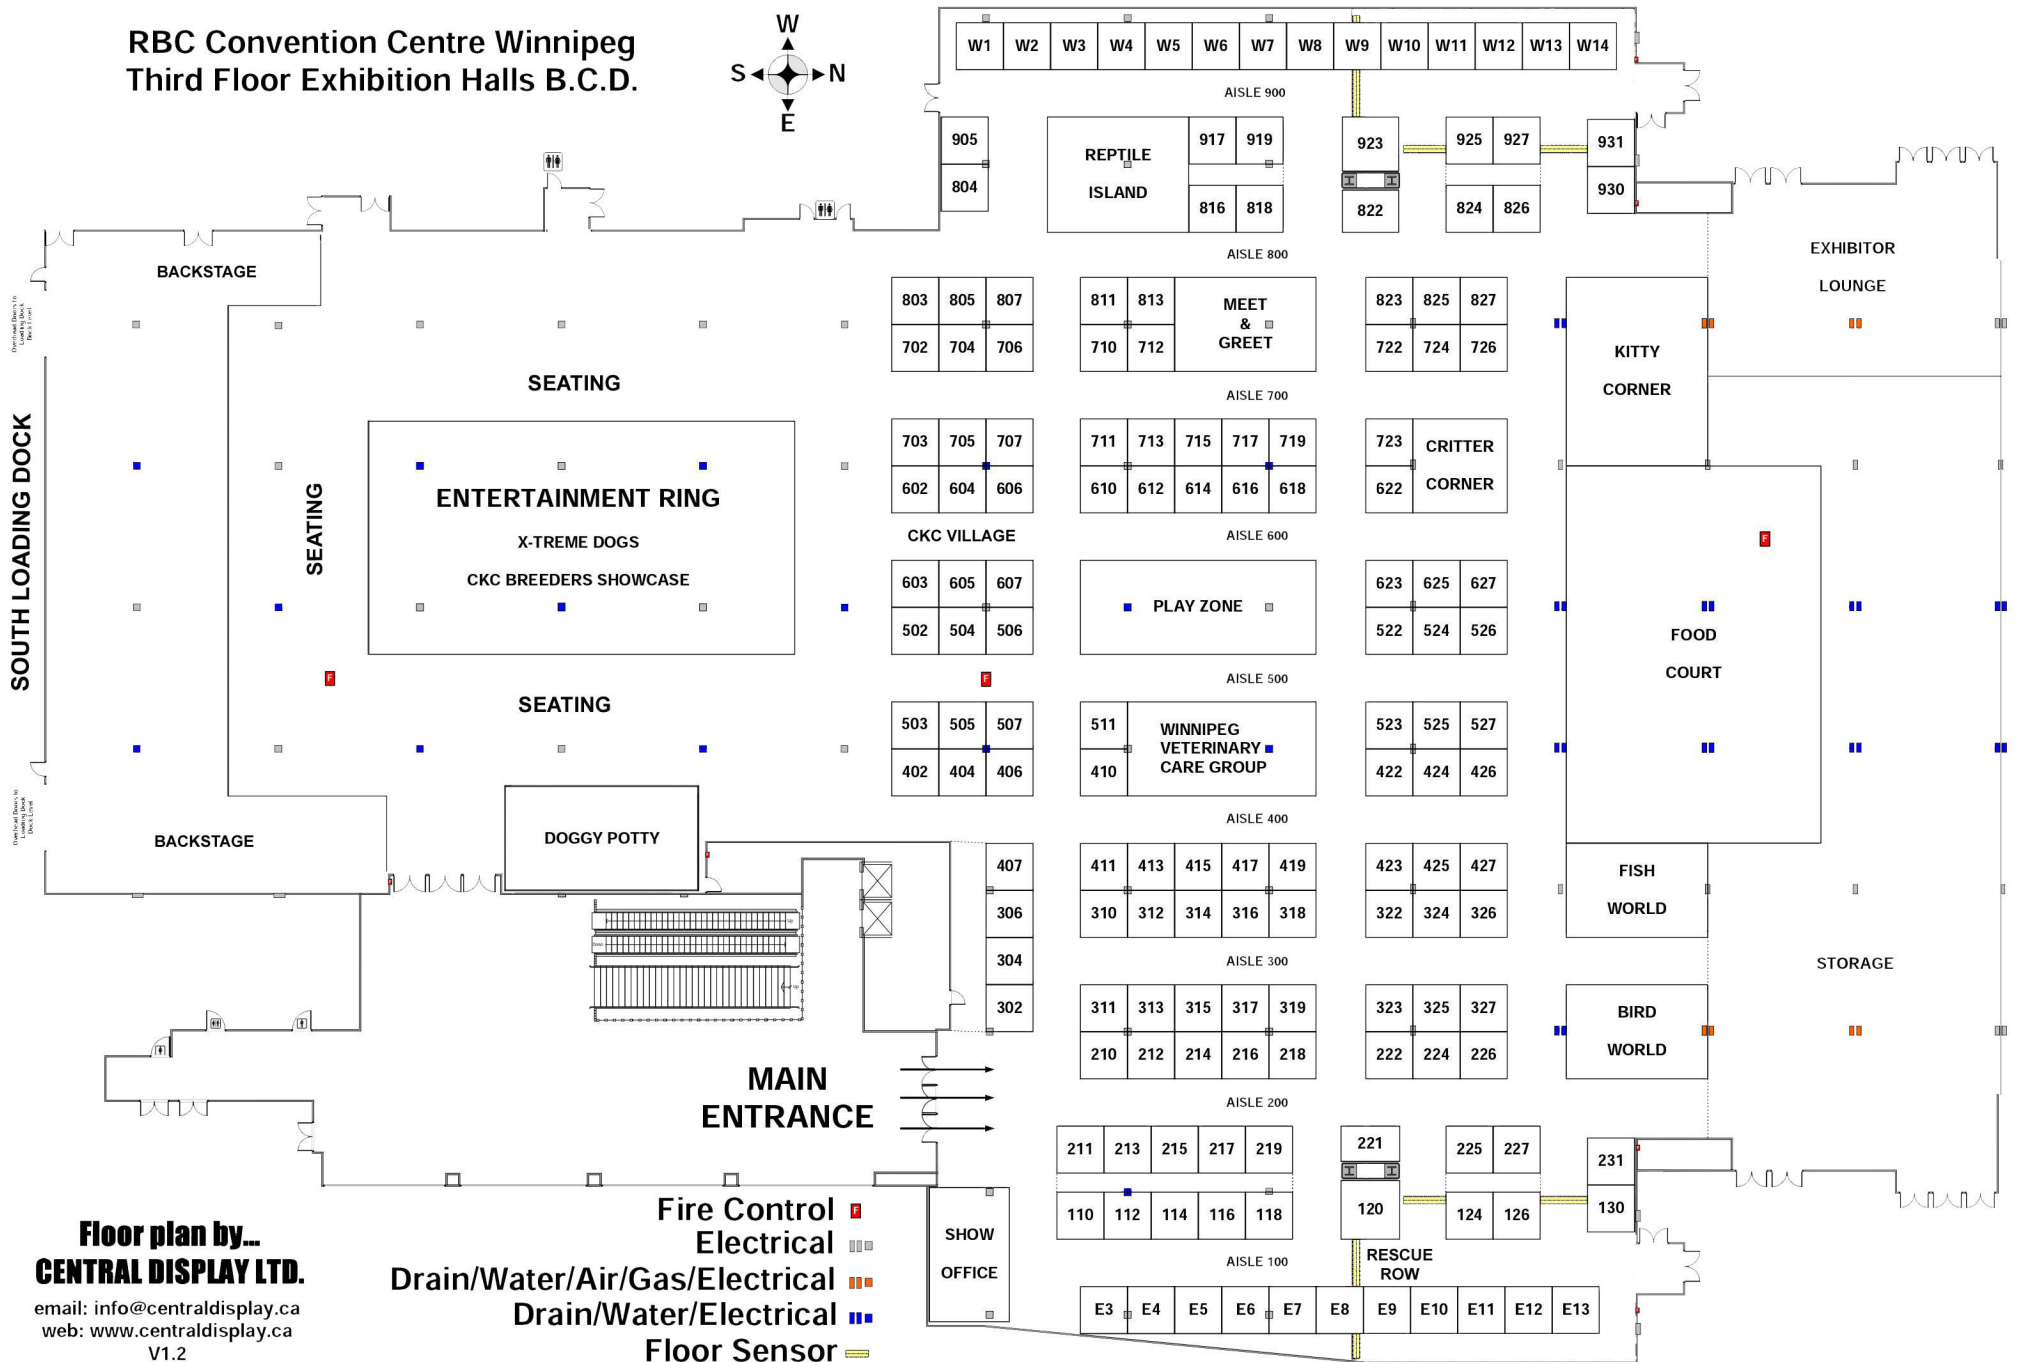

WINNIPEG PET SHOW 2017

RBC Convention Centre Winnipeg
Third Floor Exhibition Halls B.C.D.

email: info@centraldisplay.ca
web: www.centraldisplay.ca
V1.2
03.09.17

Fire Control ■
Electrical ■■
Drain/Water/Air/Gas/Electrical ■■■
Drain/Water/Electrical ■■■■
Floor Sensor ■■■■■
2 - Low Load Area's ■

■ Floor load limits apply in these locations 100 lb.psf. - ALARMED